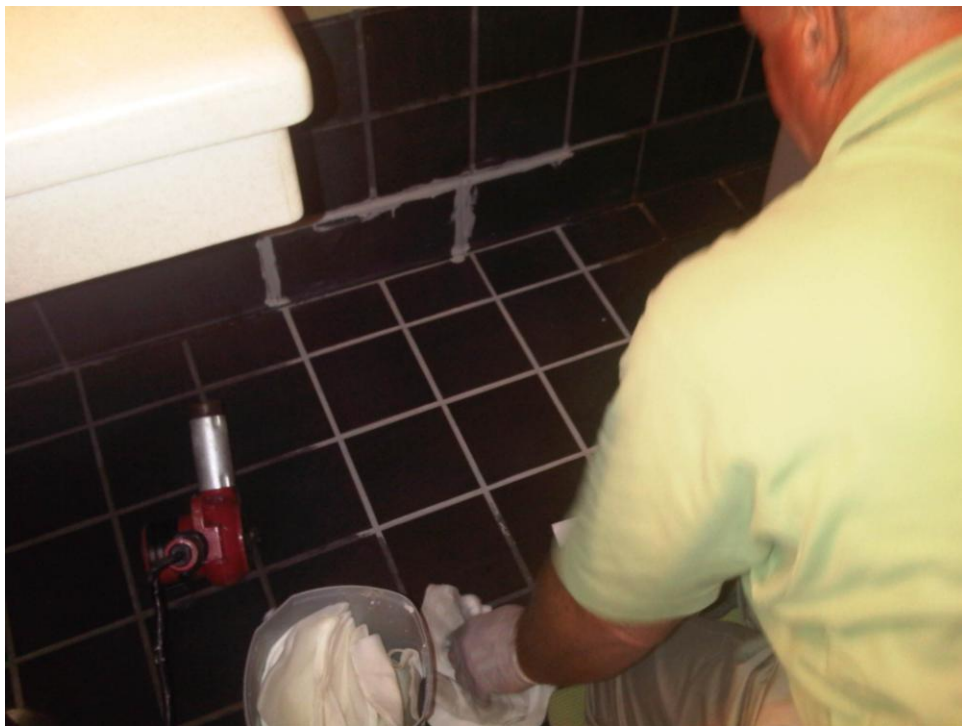

Tile & Grout Restoration

Environmentally Conscious Facilities Services

Up to 500 s.f
\$0.59/s.f

Up to 1,000 s.f
\$0.53/s.f

Up to 2,000 s.f
\$0.48/s.f.

Tile & Grout Restoration

Environmentally Conscious Facilities Services